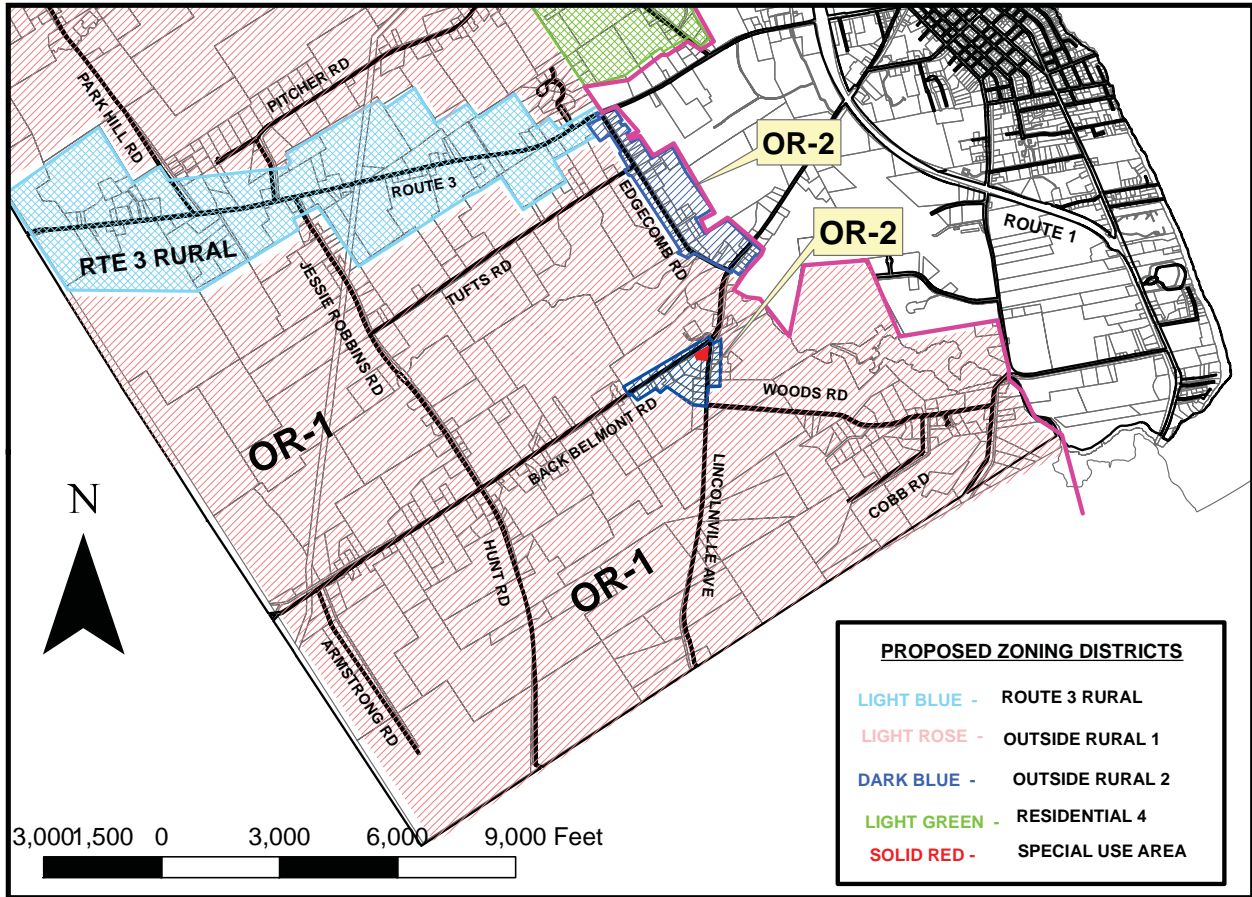

PROPOSED ZONING - RTE 3, TUFTS RD, BACK BELMONT AREA

Ka- EXISTING ZONING - ROUTE 3, TUFTS RD, BACK BELMONT RD AREA