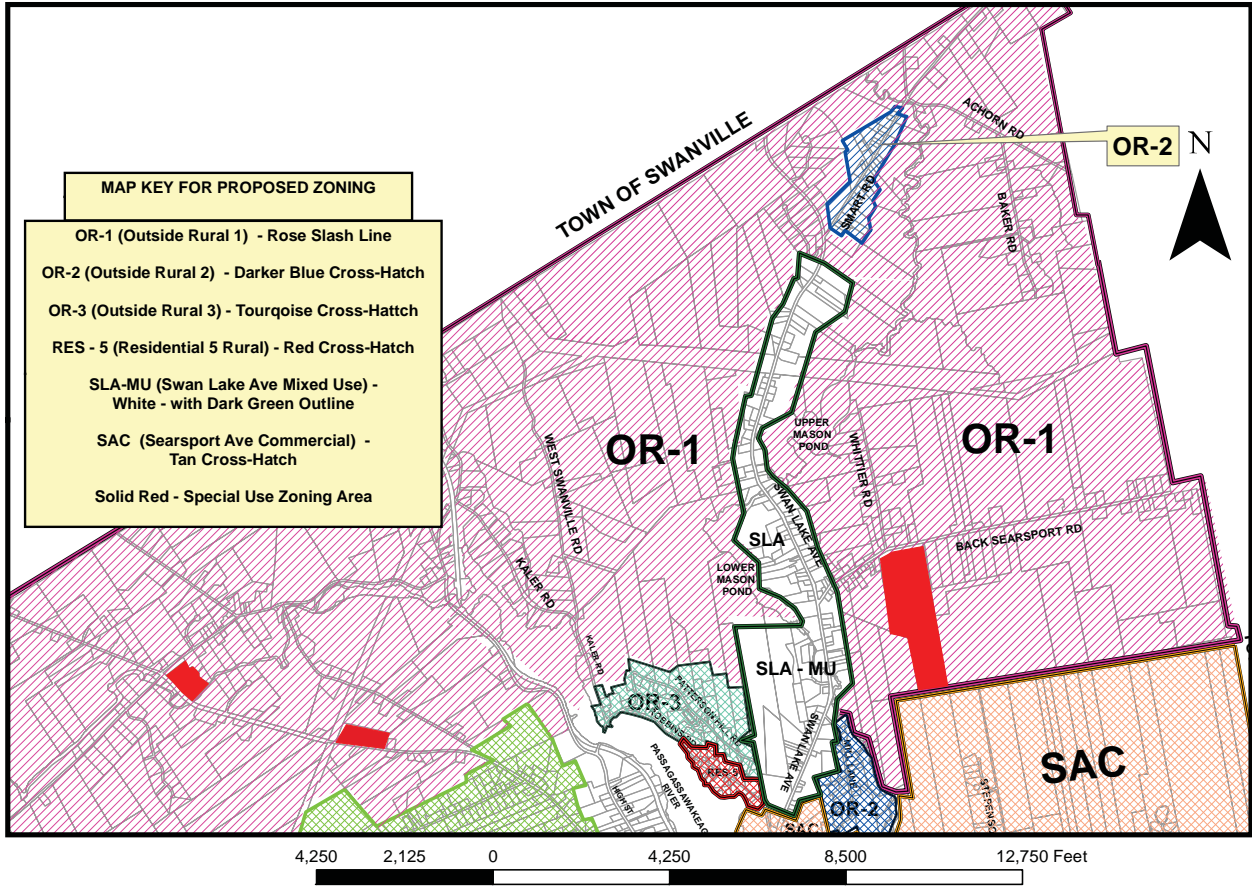

PROPOSED ZONING DISTRICTS - SWAN LAKE AVE & EASTSIDE BELFAST (Larger)

EXISTING ZONING SWAN LAKE AVE & EASTSIDE BELFAST AREA