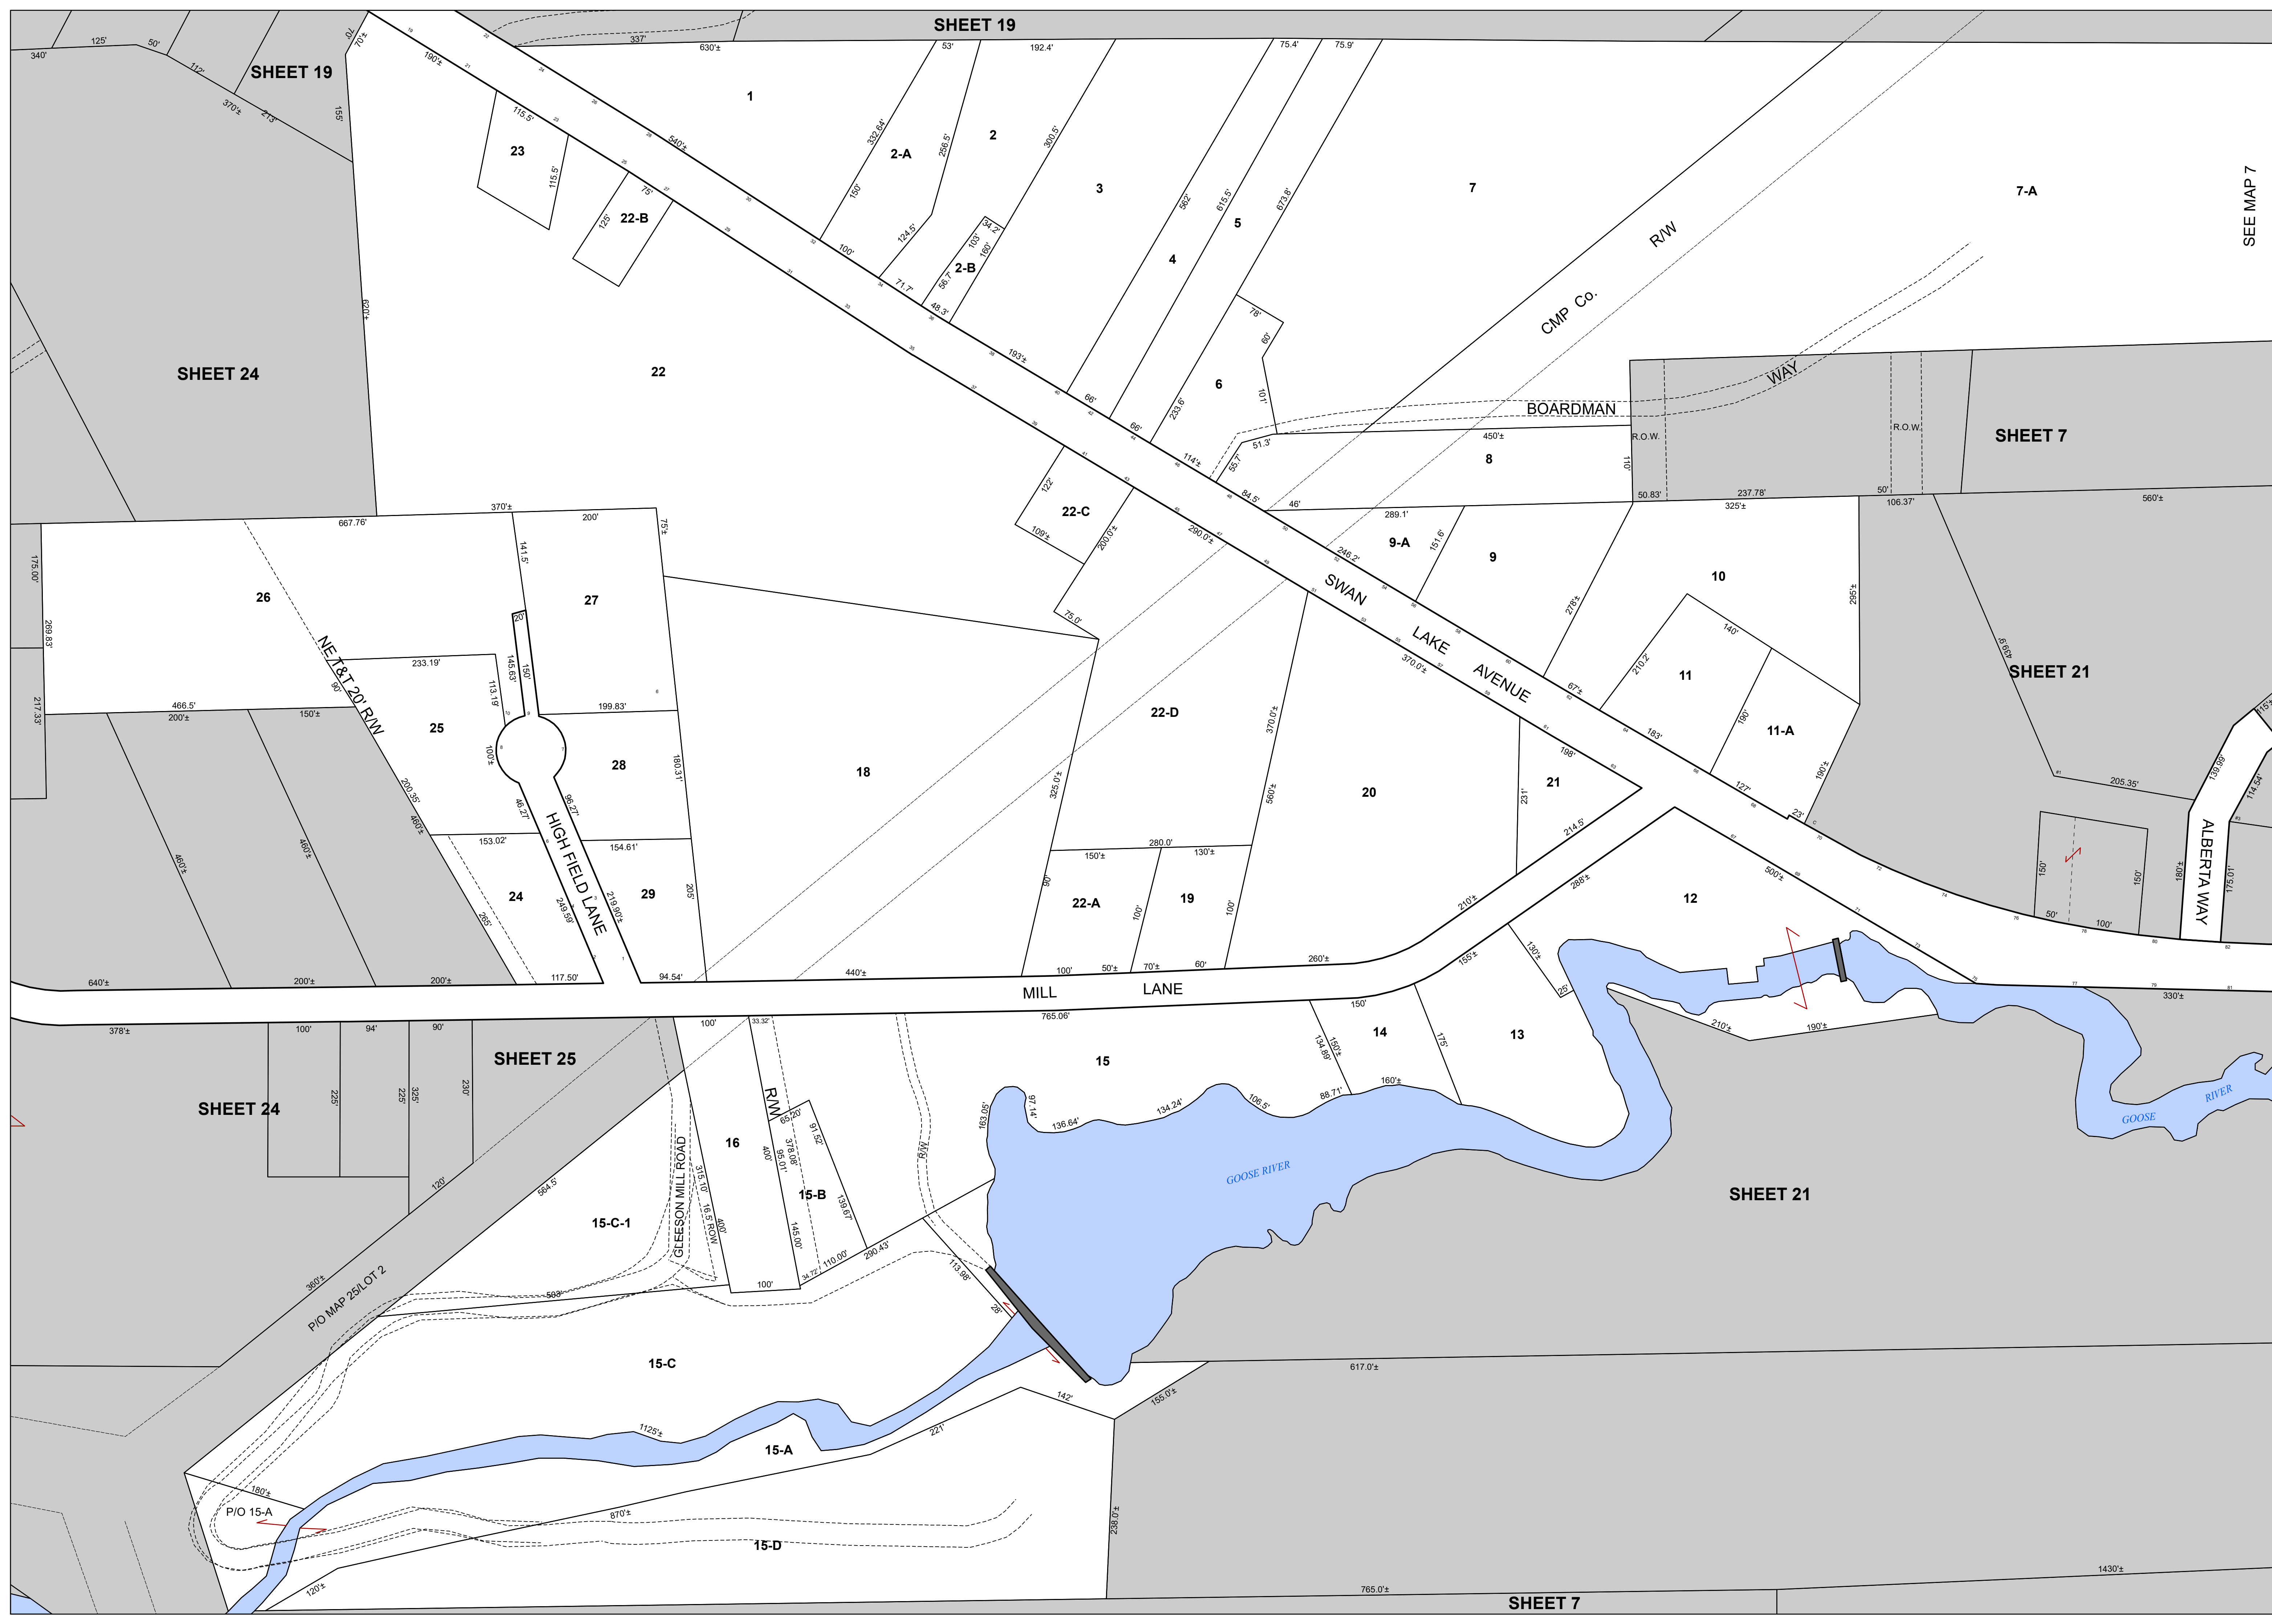

CITY OF BELFAST
WALDO COUNTY
MAINE

LEGEND

- Parcel
- Road
- Water
- Dam
- Condos
- Streams
- Cemetery
- Easement/ROW
- Parcel Hook
- Road
- Sublot Line
- Utility

For Assessment Purposes. Not to be used for conveyances.

Map 20
Printed: 10/2/2019
Effective Date: 4/1/2019

SEE MAP 7

SHEET 7

SHEET 21

SHEET 21

SHEET 7

SHEET 19

SHEET 19

SHEET 24

SHEET 25

SHEET 24