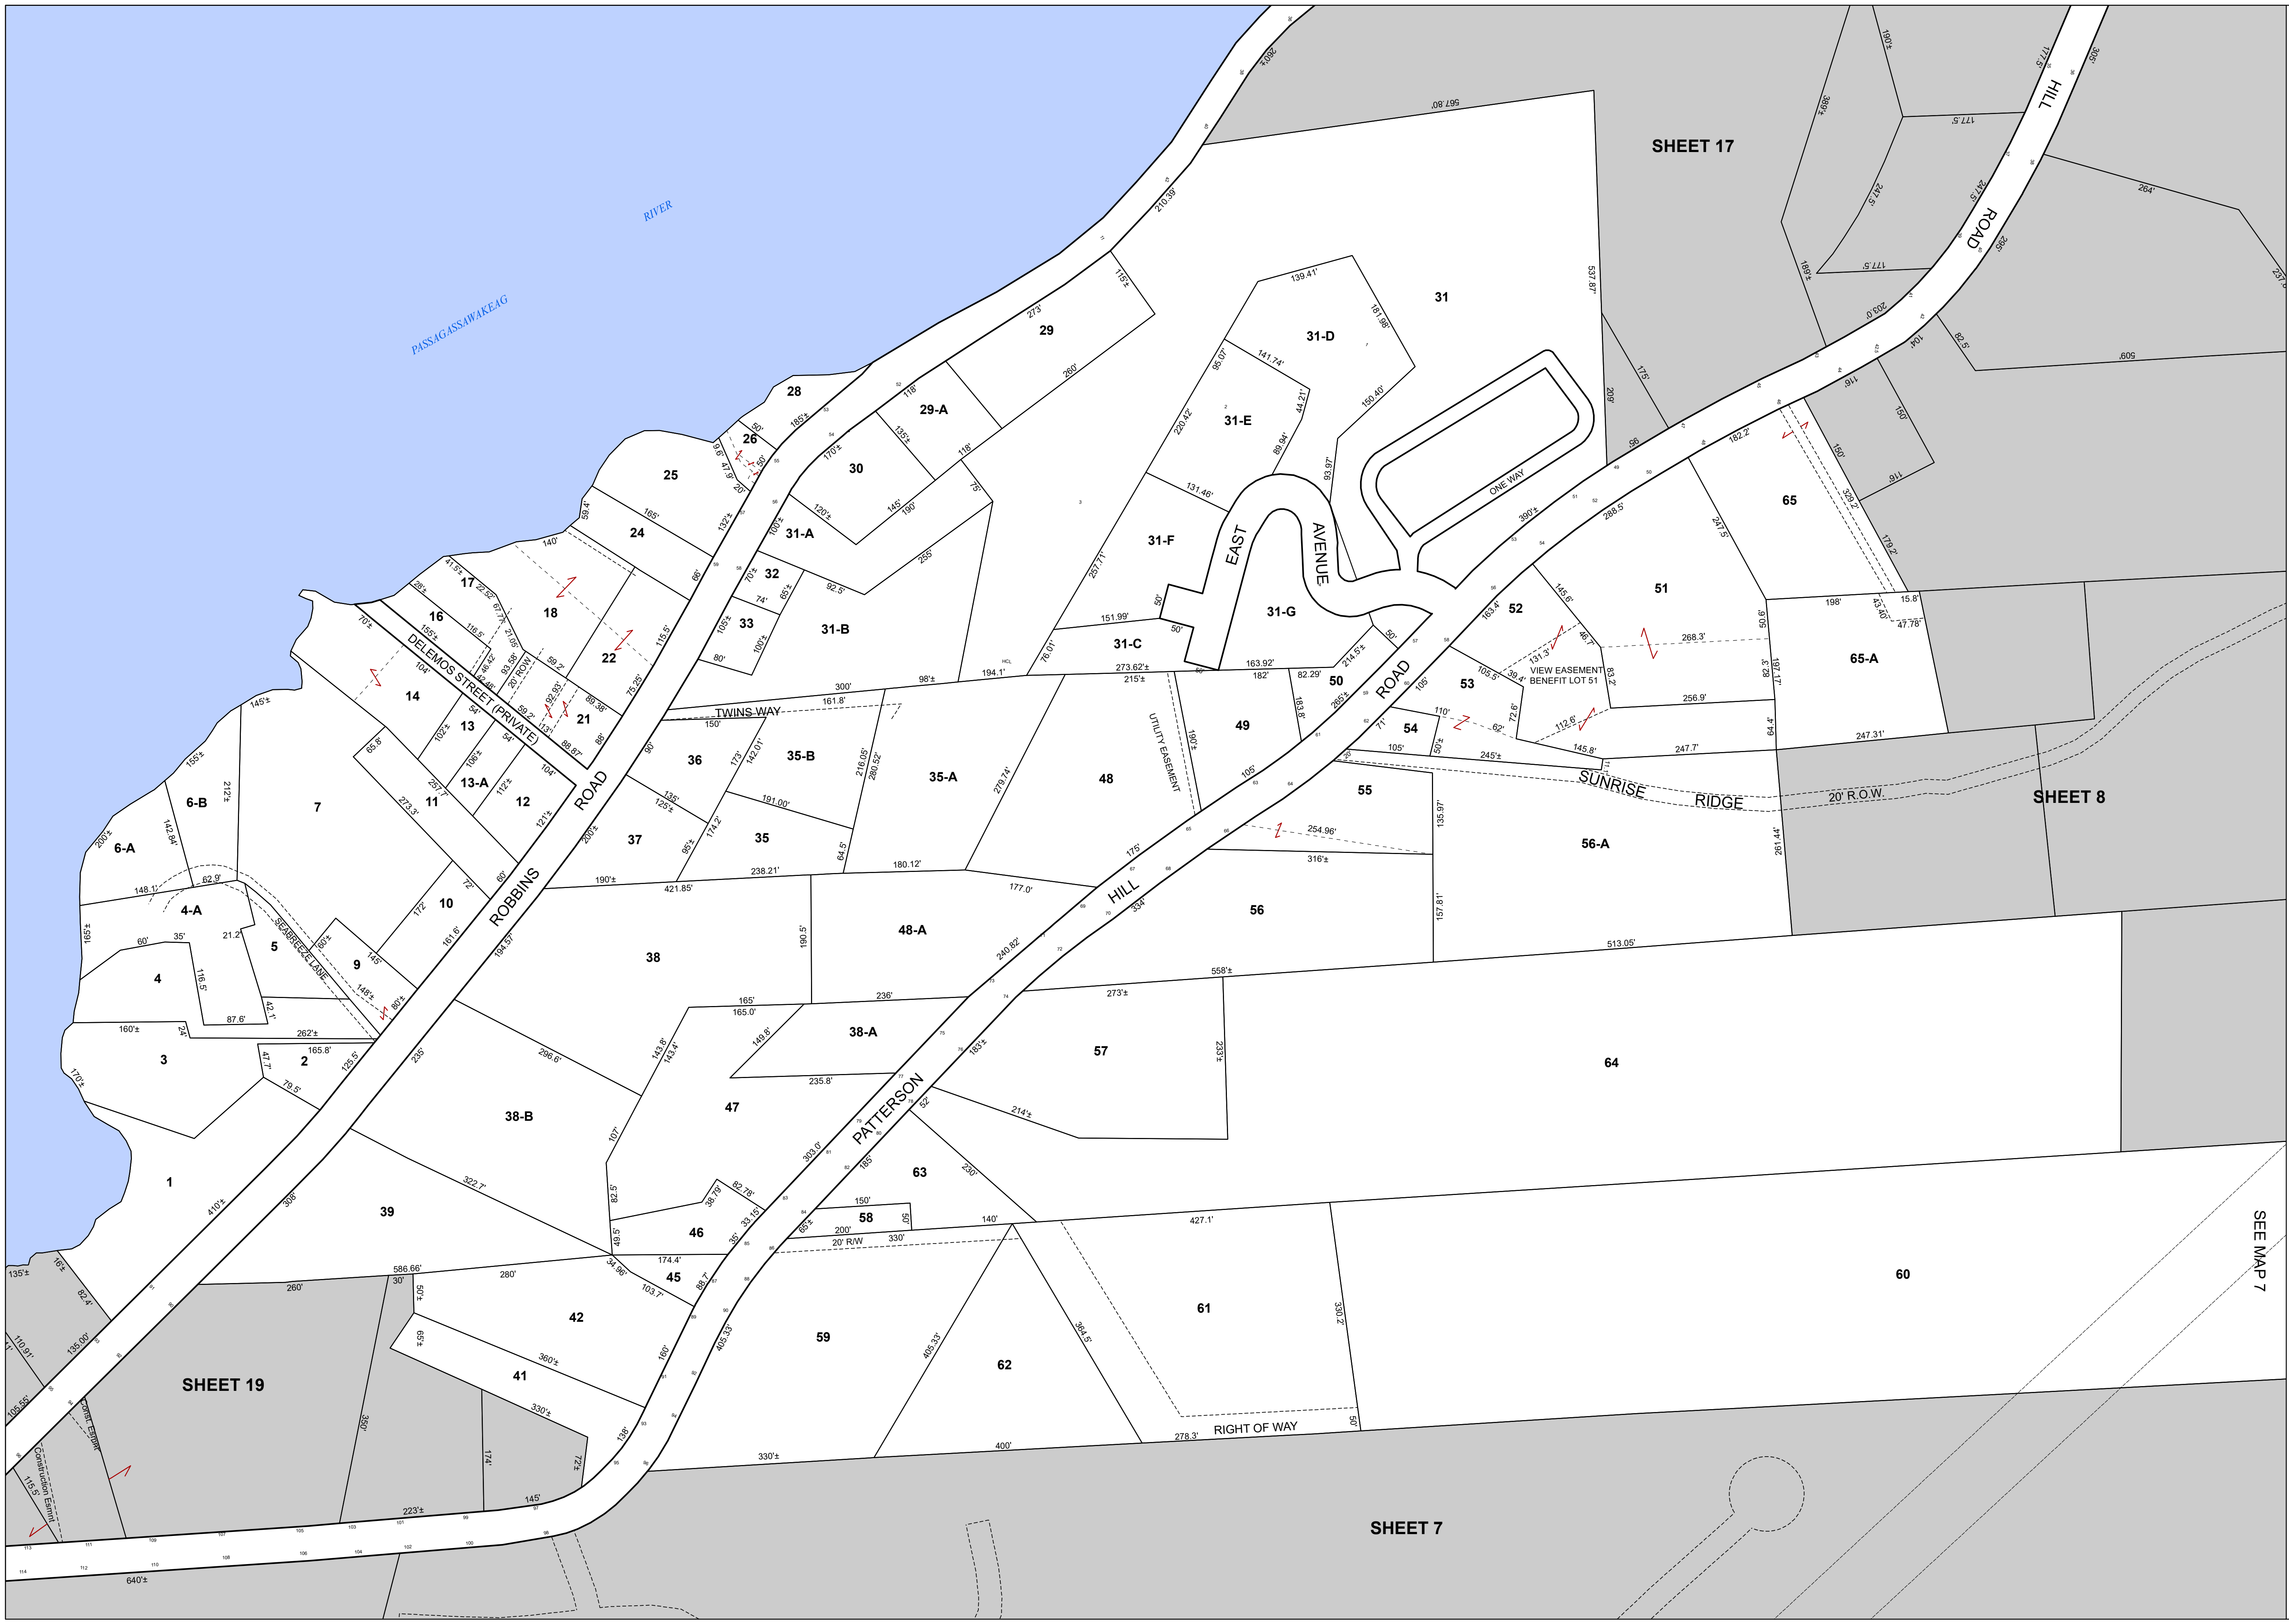

CITY OF BELFAST
WALDO COUNTY
MAINE

LEGEND

- Parcel
- Road
- Water
- Dam
- Condos
- Streams
- Cemetery
- Easement/ROW
- Parcel Hook
- Road
- Sublot Line
- Utility

For Assessment Purposes. Not to be used for conveyances.

Map 18

Printed: 10/2/2019
Effective Date: 4/1/2019

SHEET 17

SHEET 8

SHEET 7

SHEET 19

SEE MAP 7