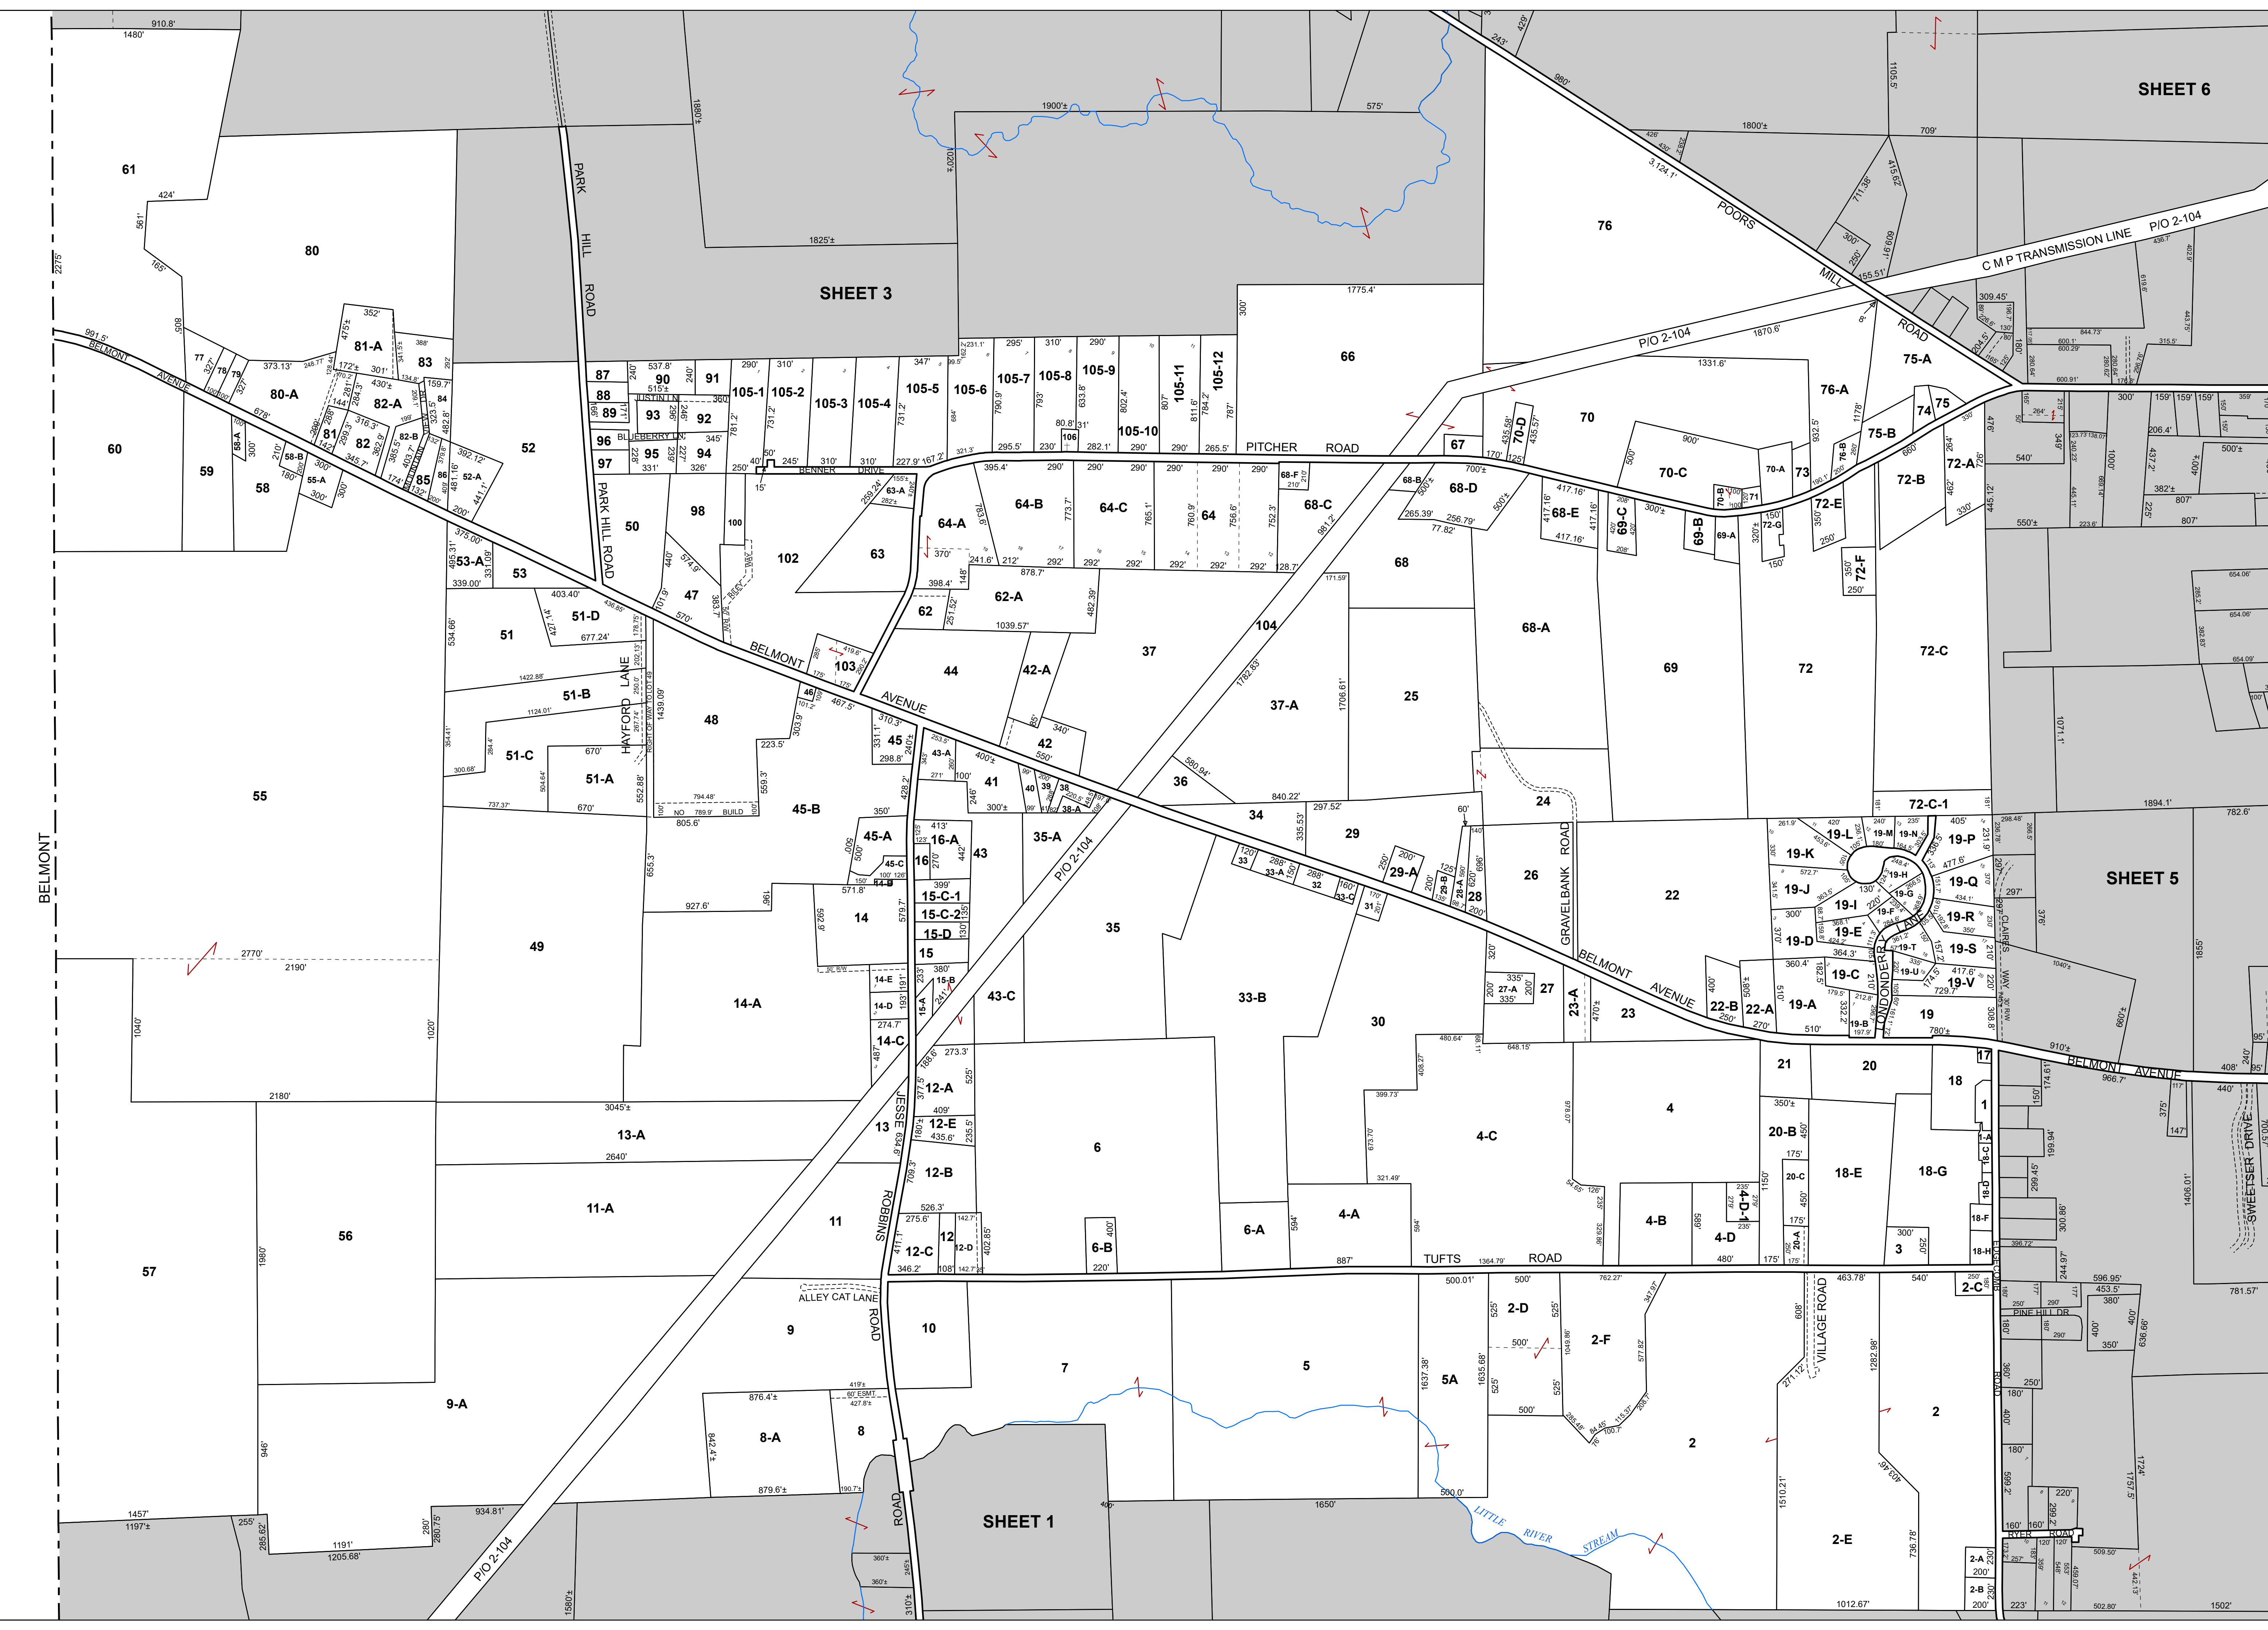

CITY OF BELFAST  
WALDO COUNTY  
MAINE

**LEGEND**

- Parcel
- Road
- Water
- Dam
- Condos
- Streams
- Cemetery
- Easement/ROW
- Parcel Hook
- Road
- Sublot Line
- Utility

For Assessment Purposes. Not to be used for conveyances.

# Map 2

Printed: 10/2/2019  
Effective Date: 4/1/2019

SHEET 6

SHEET 3

SHEET 5

SHEET 1