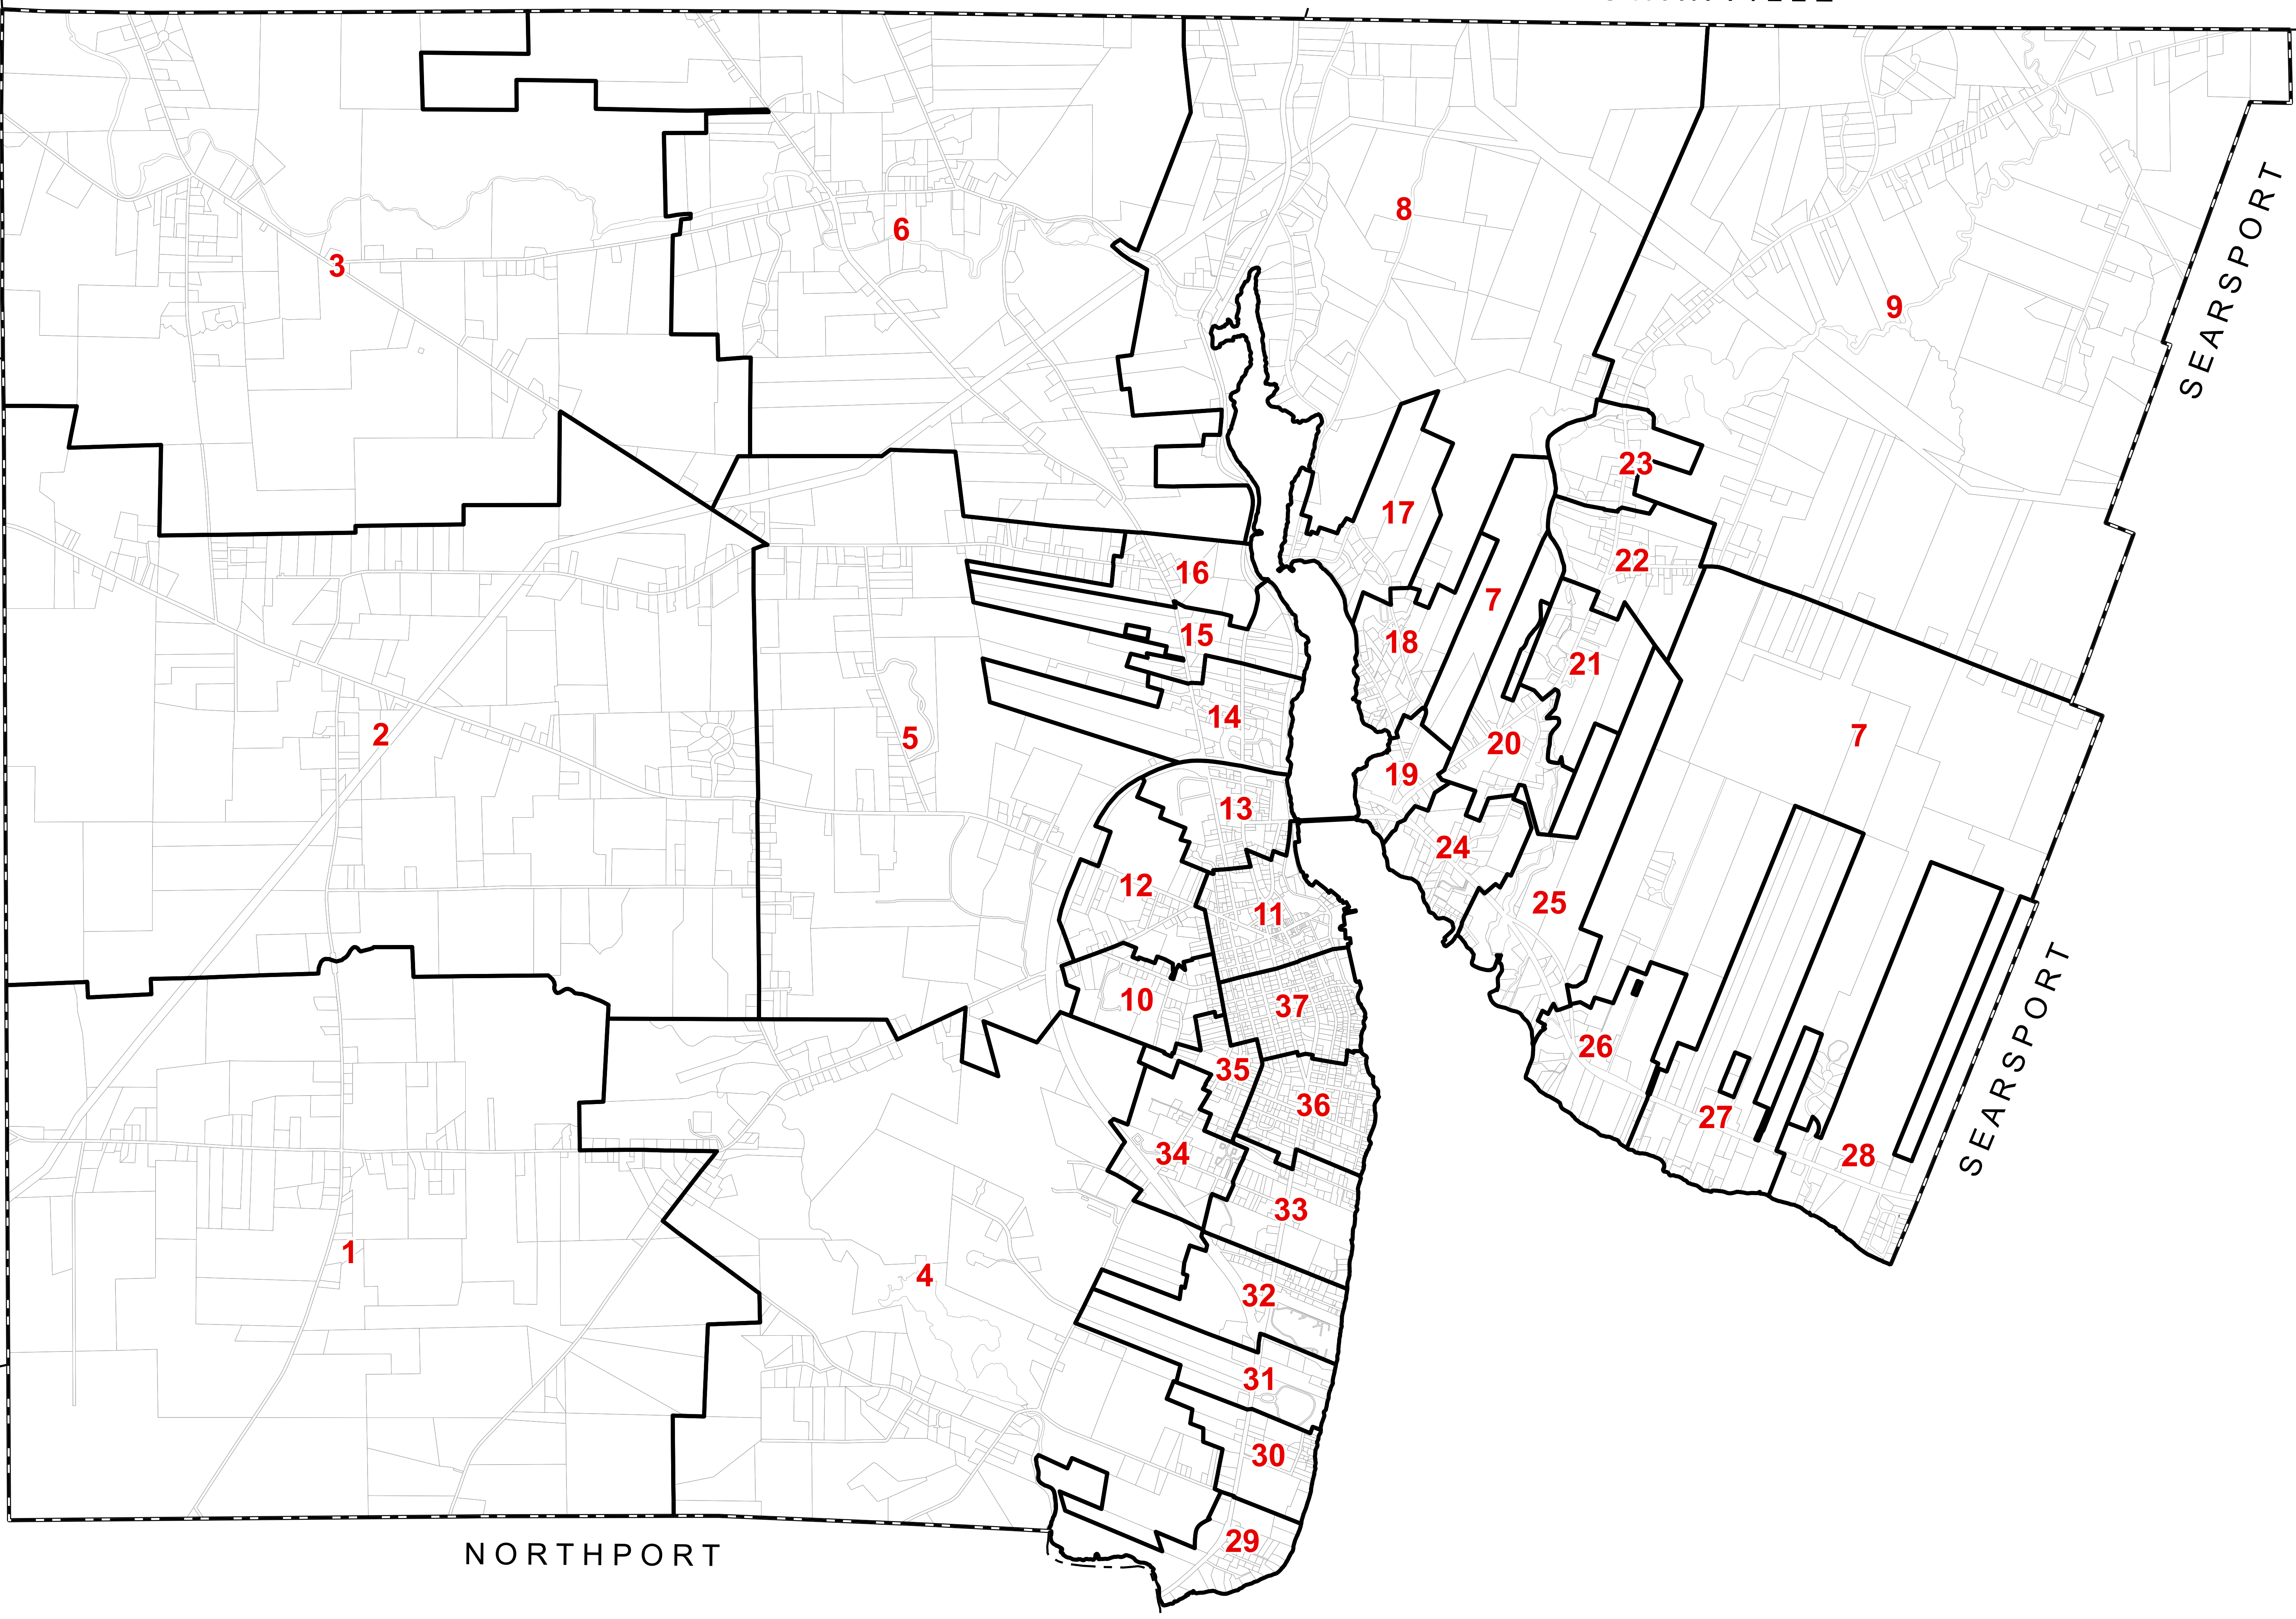

WALDO

SWANVILLE

CITY OF
BELFAST
WALDO COUNTY
MAINE

Feet
0 500 1,000 2,000

MORRILL

BELMONT

NORTHPORT

NORTHPORT

SEARSPORT

SEARSPORT

Map Index

Printed: 3/2/2016
Effective Date: 4/1/2015